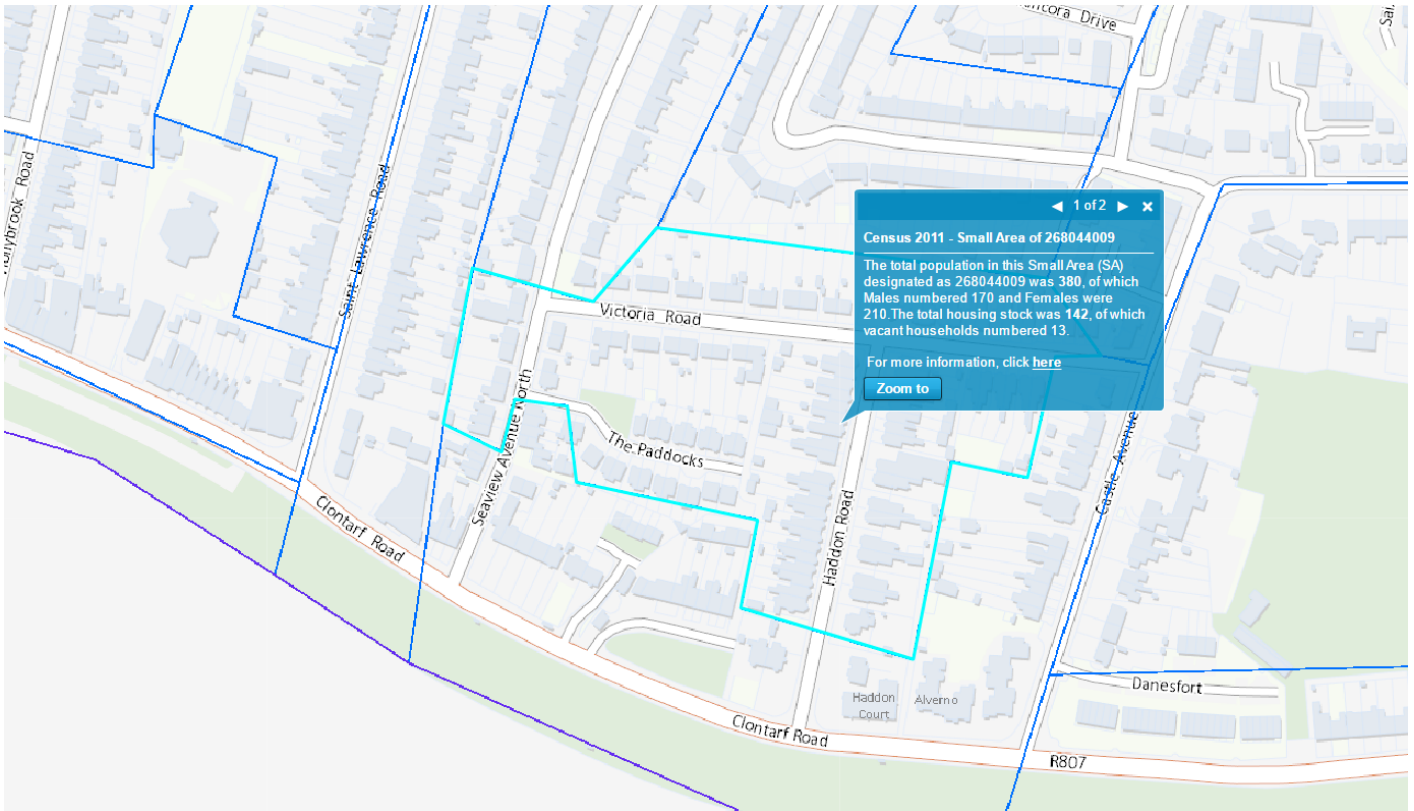

My SAP map project on Victoria Road

About my area

Use this space to write some interesting pieces of information on the history of your area. You can also use Google to source new information.

You might want to talk about:

- When the houses were built
- How long you have lived there
- What style of house are they i.e. semi-detached

Here you might want to discuss the most interesting statistics about your area that you found while browsing through the SAP map.