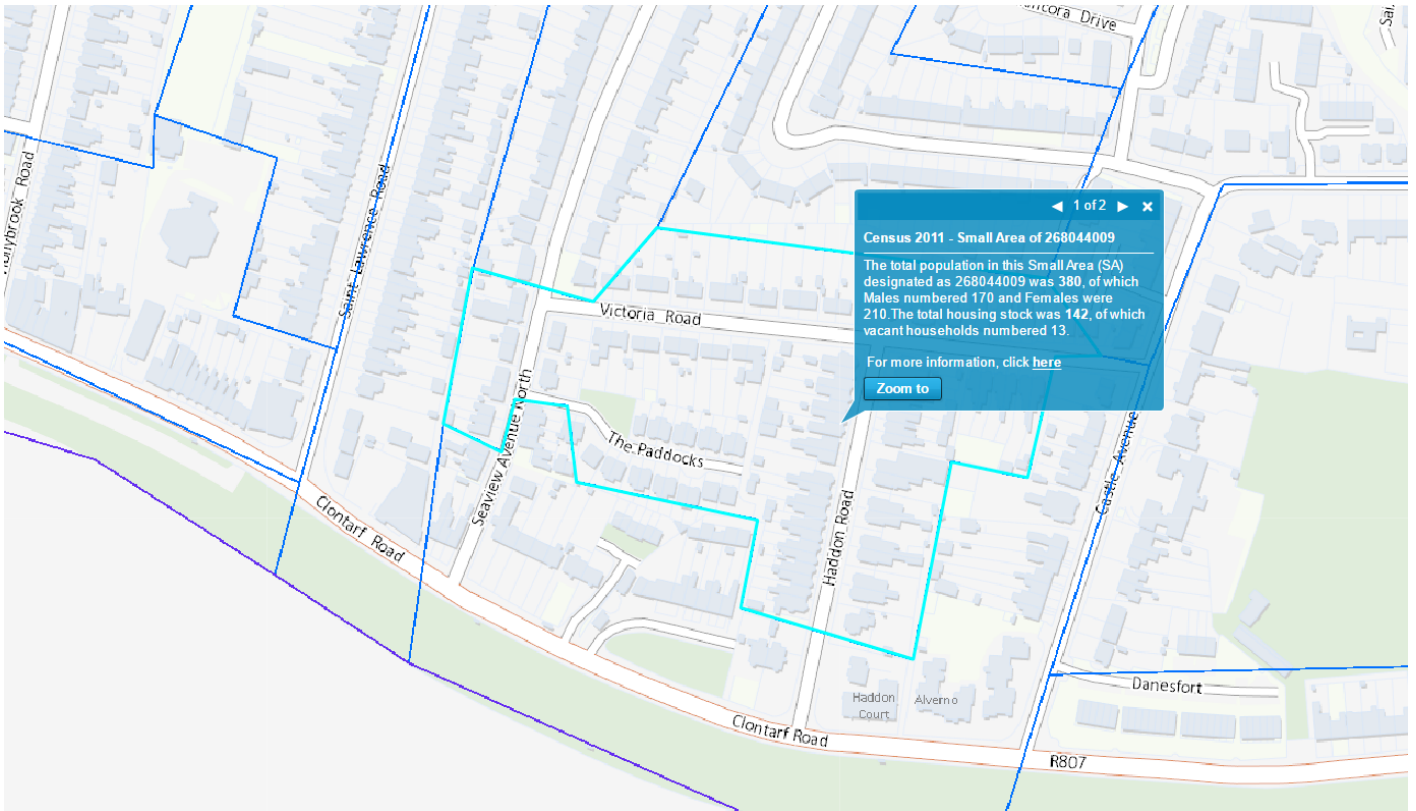

My SAP map project on Victoria Road

About my area

Use this space to write some interesting pieces of information on the history of your area. You can also use Google to source new information.

You might want to talk about:

- When the houses were built
- How long you have lived there
- What style of house are they i.e. semi-detached

Here you might want to discuss the most interesting statistics about your area that you found while browsing through the SAP map.